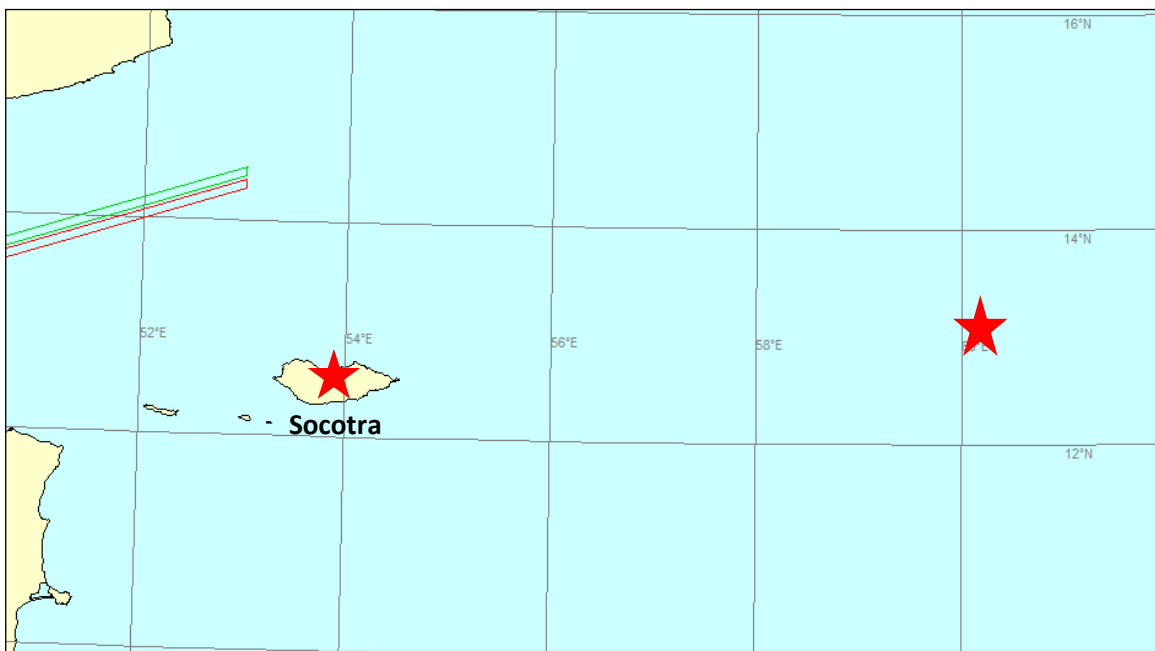

ADVISORY

ADVISORY 001/MAY/2022

1. **Category:** SUSPICIOUS APPROACH
2. **Time:** 05 MAY 2022 at 0630UTC
3. **Description:** UKMTO received a report an MV was approached by two small crafts with four POB on each, to within 0.5NM. A larger craft and a third small craft were sighted within the vicinity. MV increased speed and suspicious crafts departed area. Vessel and all crew safe.
4. **Position:** 13°19' N 060°14' E (335NM East of Socotra)