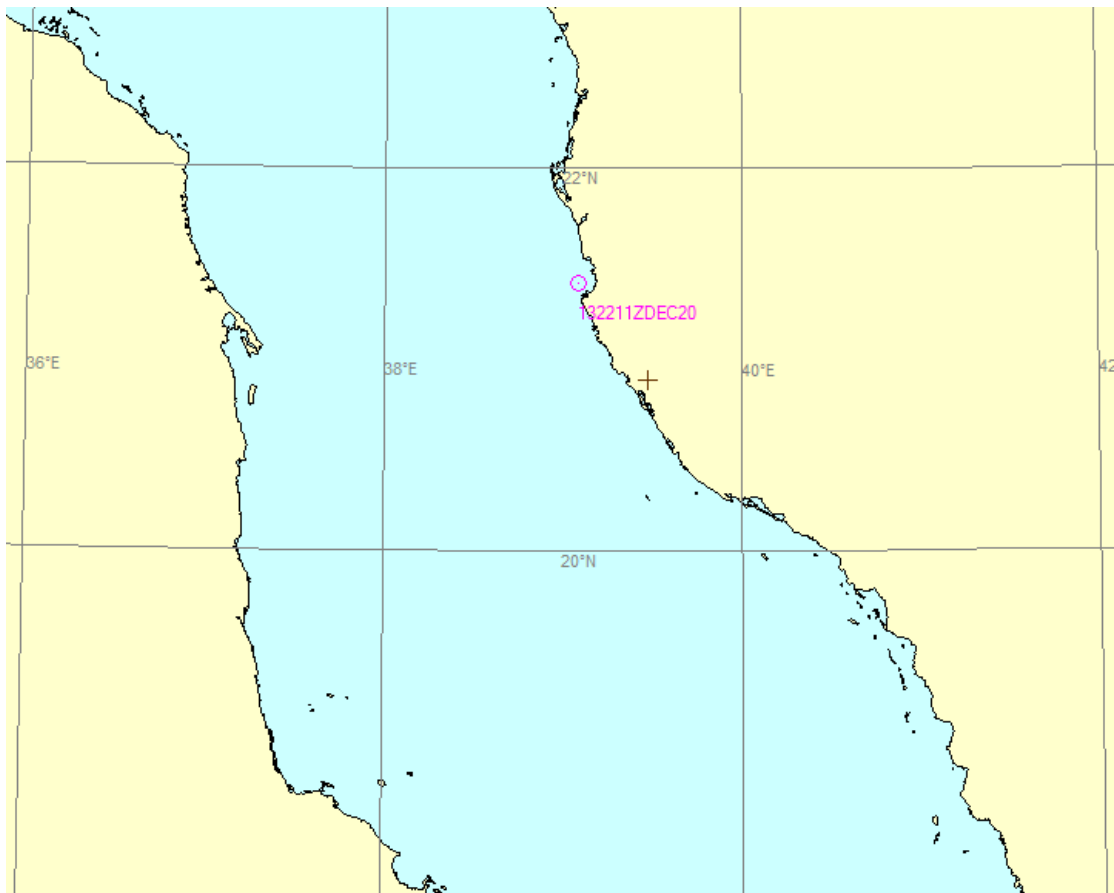

## WARNING 002/DEC/2020 UPDATE 001

1. **Category:** INCIDENT
2. **Description:** At 132211ZDEC20 UKMTO is aware a MT has experienced an explosion in position 212353N 0390517E whilst carrying out operations. There are also unconfirmed reports of a second vessel being involved in an incident. Investigations are ongoing.
3. UKMTO has been informed that the Port of JEDDAH is closed, duration unknown.
4. **Source:** MRCC JEDDAH.

**VESSELS TRANSITING THE AREA ARE ADVISED TO EXERCISE EXTREME CAUTION**