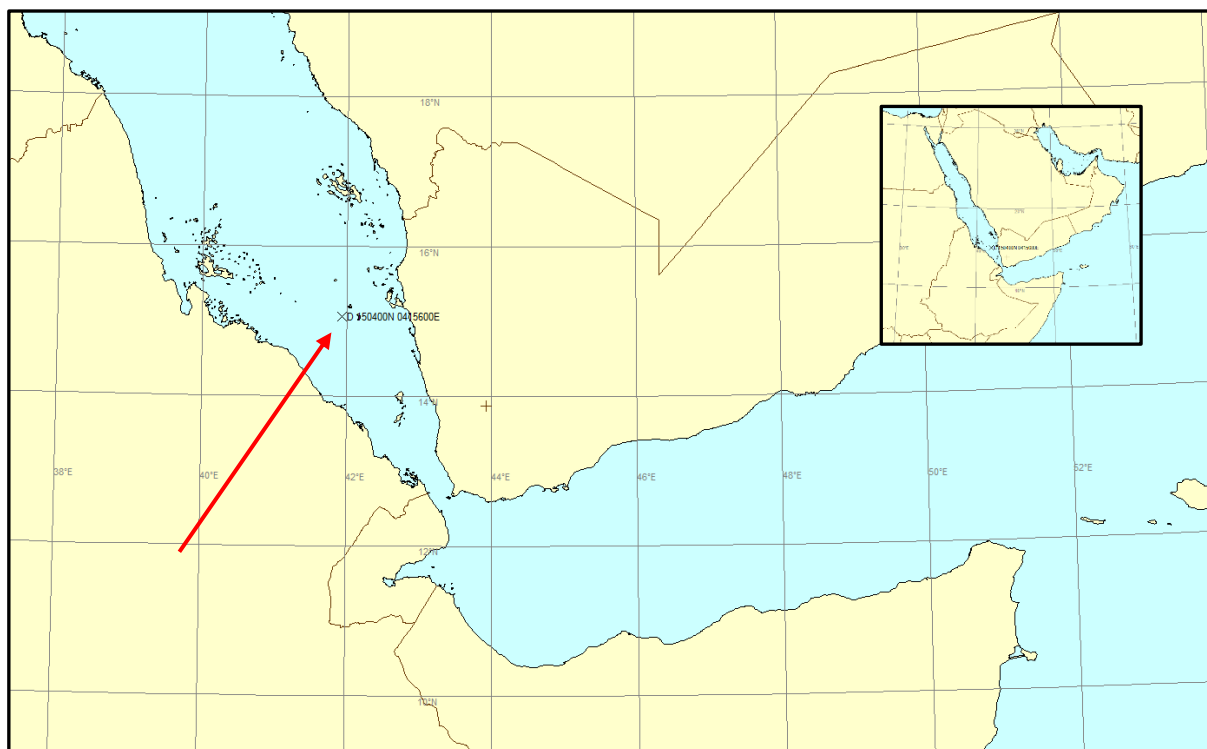

WARNING

WARNING 001/MAY/2021

1. **Category: SUSPICIOUS APPROACH**
2. **Description:** An MT was approached to within 15 metres, by two small craft with six POB on board each, in position 1504N 04156E (Approx 60 NM west of Al Hudaydah, Yemen). Vessel and crew are safe.

Vessels are advised to exercise extreme caution when transiting this area.

3. **Source:** Master

UKMTO Watchkeeper

Email: watchkeepers@ukmto.org

Emergency Tel: +44 (0)2392 222060

Emergency Tel: +971 5055 23215